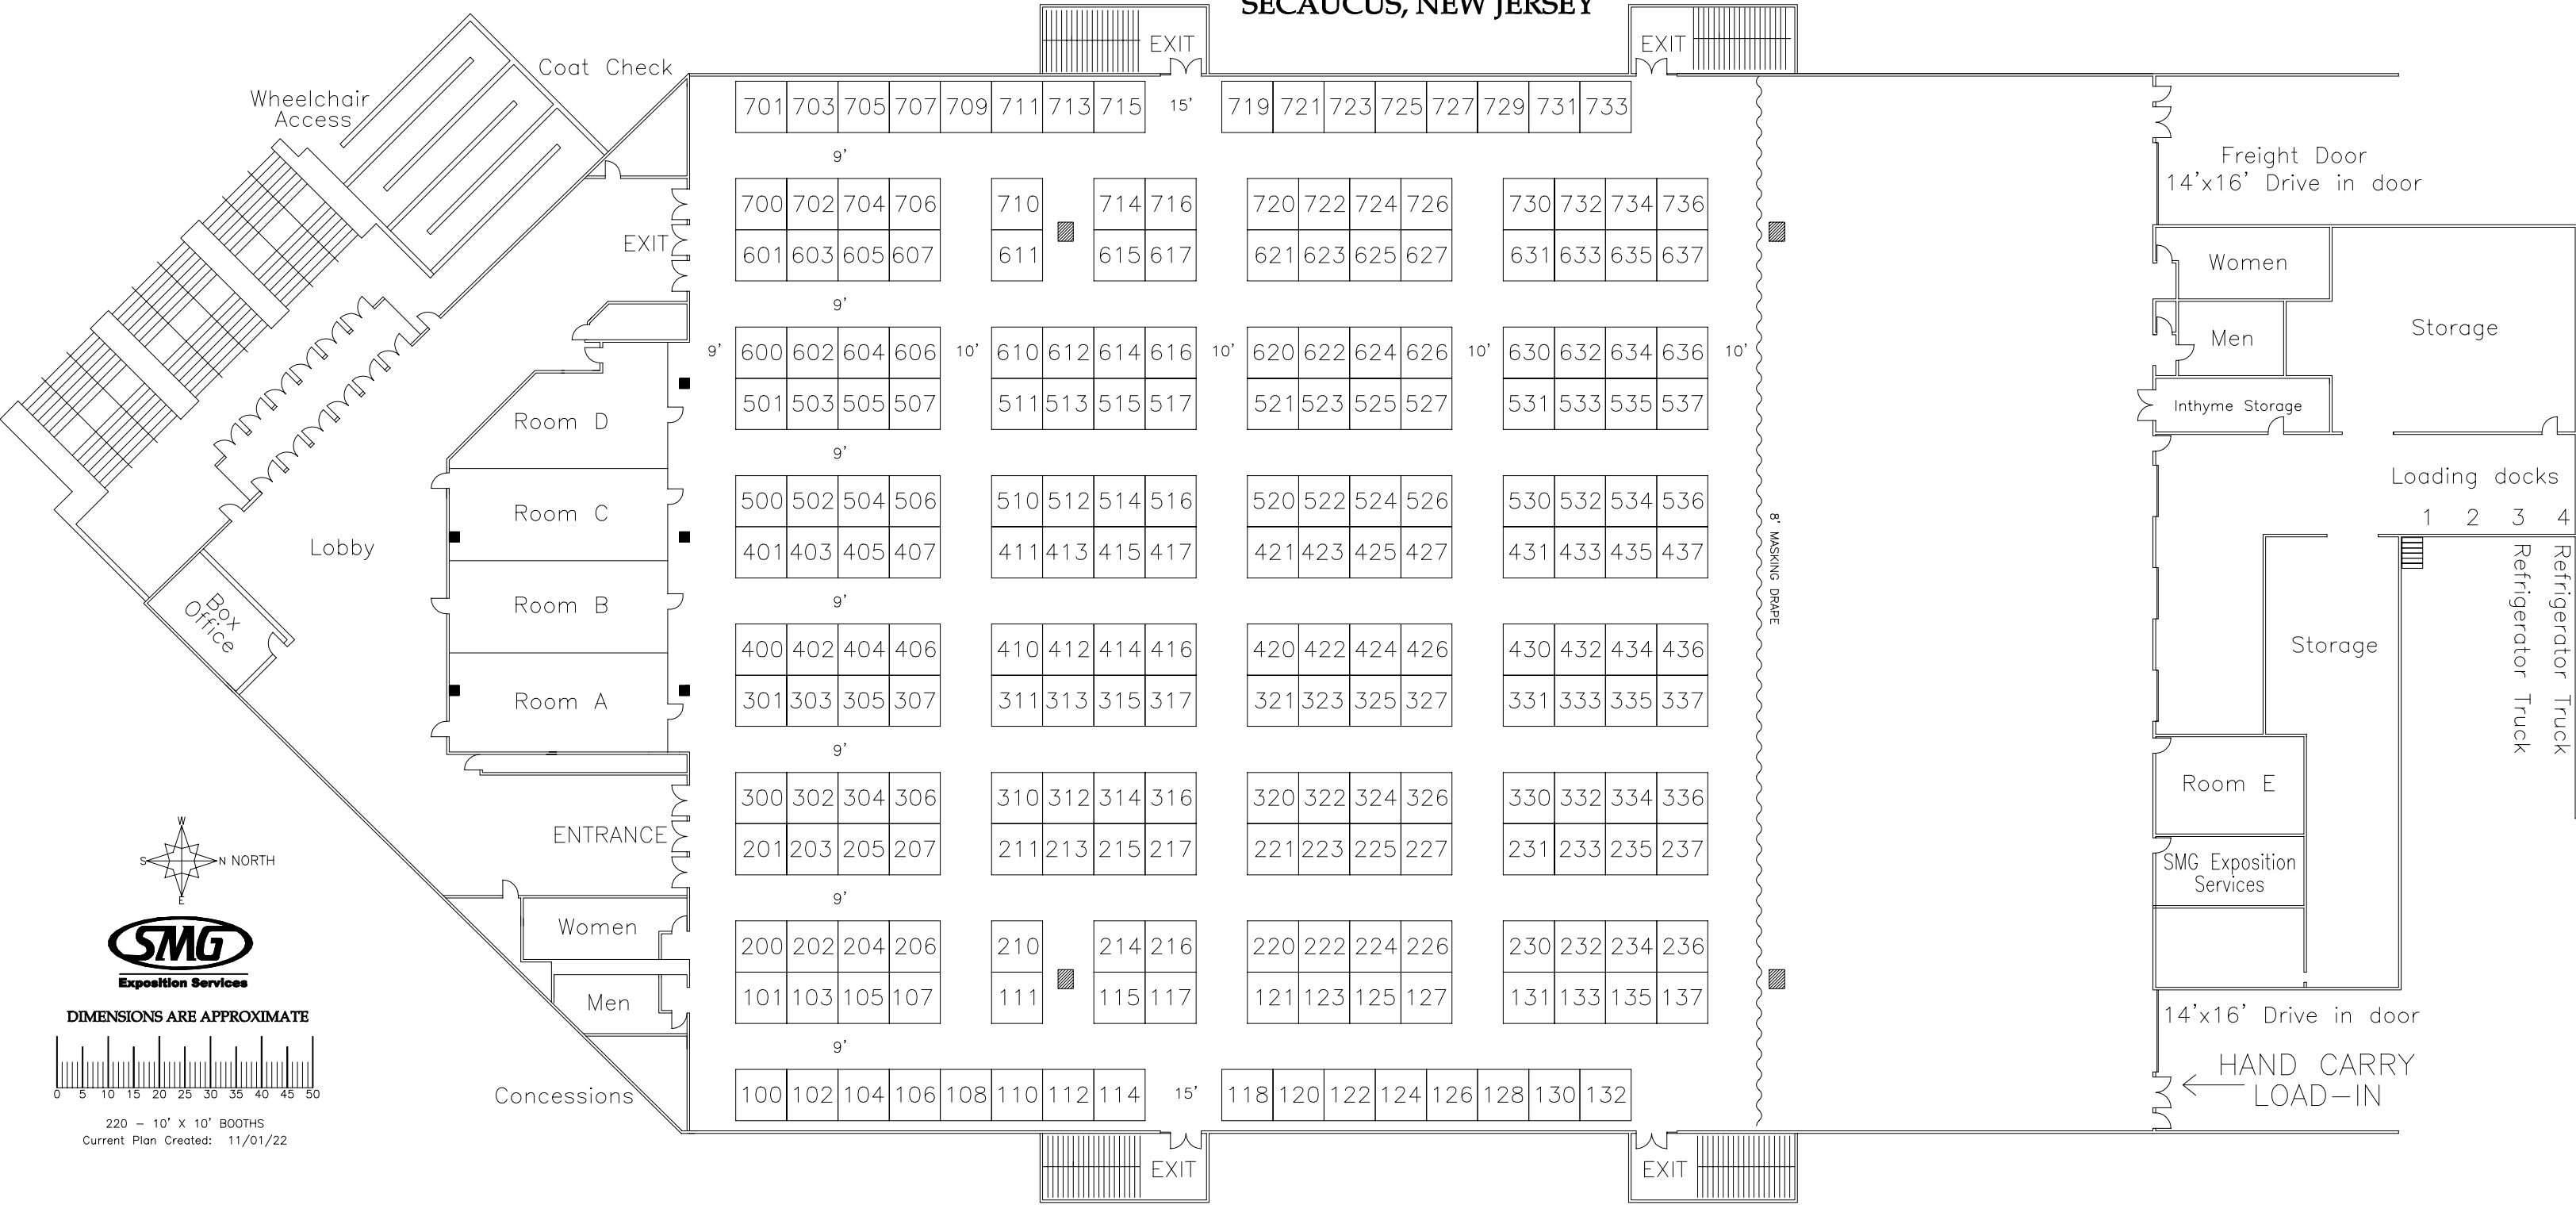

AJCO Camp Expo

February 14, 2023

MEADOWLANDS EXPOSITION CENTER
SECAUCUS, NEW JERSEY

DIMENSIONS ARE APPROXIMATE

220 - 10' x 10' BOOTHS
Current Plan Created: 11/01/22